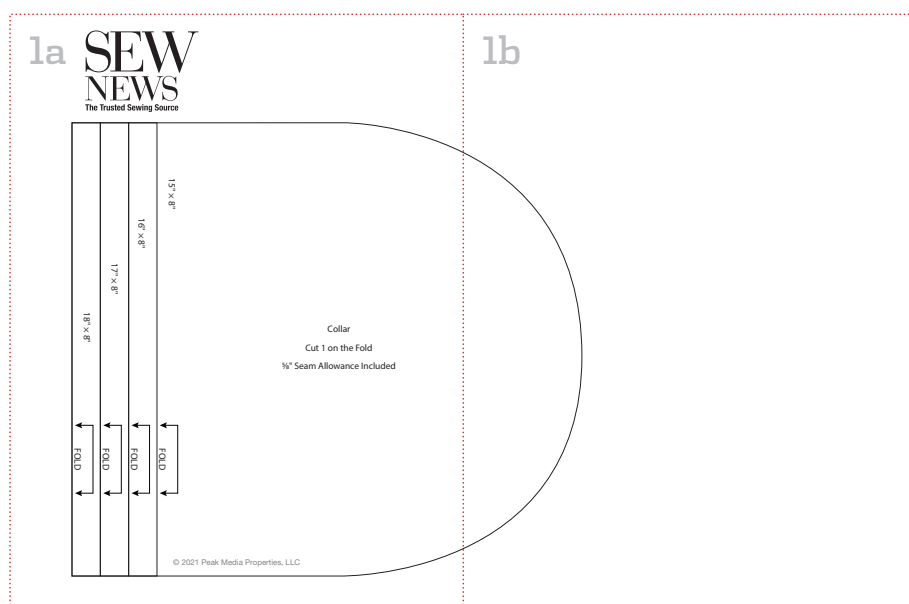

CUDDLE SHELL

Template overview

2 pages: 1a-1b

Print this page first at 100%, then measure the 1" test square before printing the full pattern.

1a

SEW NEWS

The Trusted Sewing Source

1b