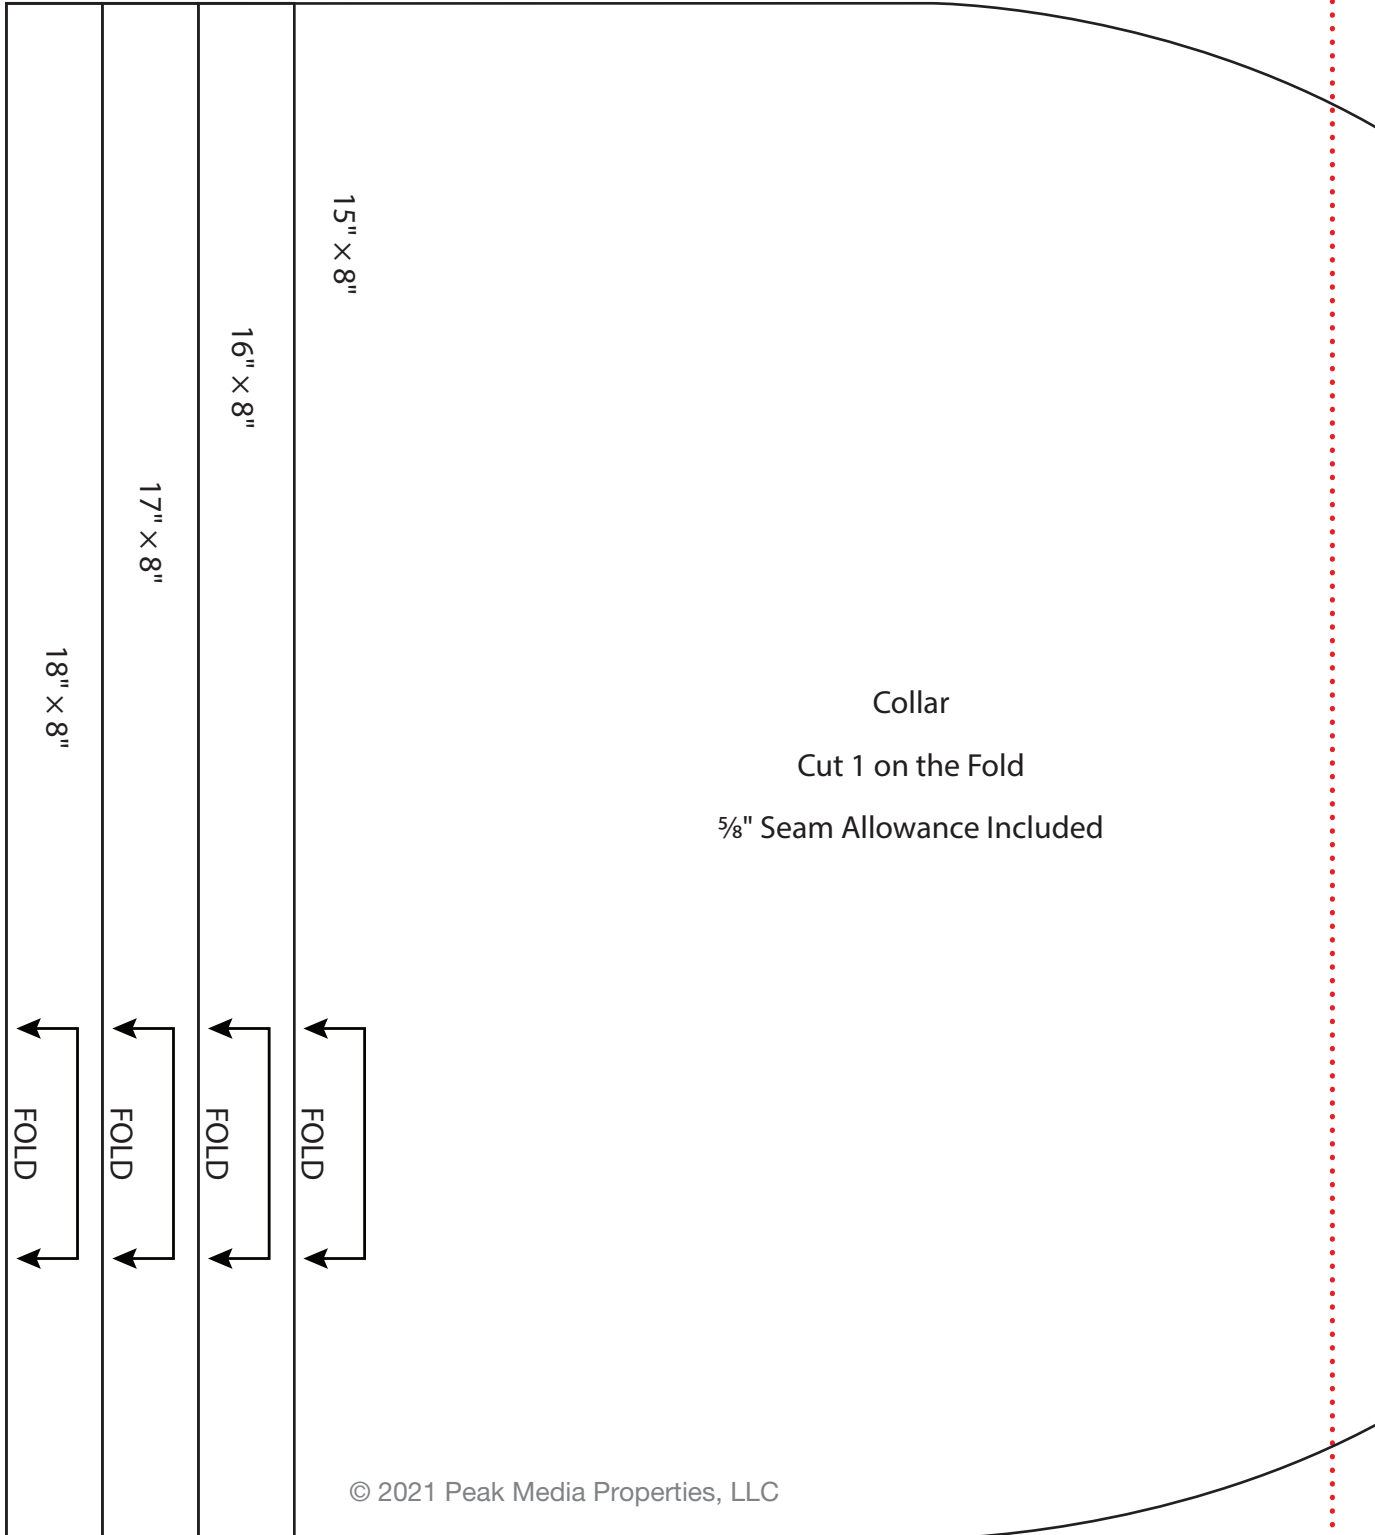

CUDDLE SHELL

Template overview

2 pages: 1a-1b

Print this page first at 100%, then measure the 1" test square before printing the full pattern.

1a

SEW NEWS

The Trusted Sewing Source

1b